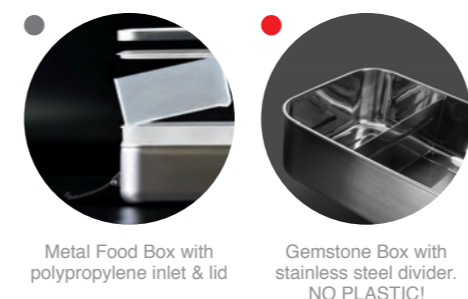

ALUMINIUM
/WMB ONE, WMB SPORTS, WMB, WMB TRAVELLER

/WMB ONE

Pathfinder Black
1.0 L
9026.20 / 25

Pathfinder Alu
1.0 L
9026.00 / 25

Pathfinder Glacier
1.0 L
9025.90 / 25

Pathfinder Shy Pink
1.0 L
9026.10 / 25

/WMB SPORTS

Black Touch
0.75 L
8237.10 / 22

Blue Touch
0.75 L
8439.60 / 22

White Touch
0.75 L
8237.00 / 22

/WMB

Mountain Black Touch 1.0 L
8744.80 / 25

Mountain Red Touch 1.0 L
8744.90 / 25

/WMB TRAVELLER

Dark Blue
1.5 L
8256.10 / 26

Red
1.5 L
8256.00 / 26

FOOD CONTAINERS
/GEMSTONE FOOD BOX, GEMSTONE FOOD JAR, METAL FOOD BOX

FOOD CONTAINERS

ALL INGREDIENTS ARE BPA-FREE
ALLE MATERIALIEN SIND BPA-FREI
TOUS LES INGRÉDIENTS SANS BPA

FOOD SAFE
LEBENSMITTELECHT
DE QUALITÉ ALIMENTAIRE

EASY TO CLEAN
EINFACHE REINIGUNG
NETTOYAGE FACILE

/GEMSTONE

Box Selenite
8733.40 / 39

Food Jar Obsidian 0.5 L
8733.90 / 34

Food Jar Selenite 0.5 L
8734.00 / 34

Food Jar Obsidian 0.75 L
8734.20 / 39

Food Jar Selenite 0.75 L
8734.30 / 39

/METAL FOOD BOX

Green Plus S
8697.30 / 27

Alu Plus S
8697.10 / 27

Red Plus S
8697.20 / 27

Green Plus L
8698.20 / 29

Alu Plus L
8698.00 / 29

Red Plus L
8698.10 / 29